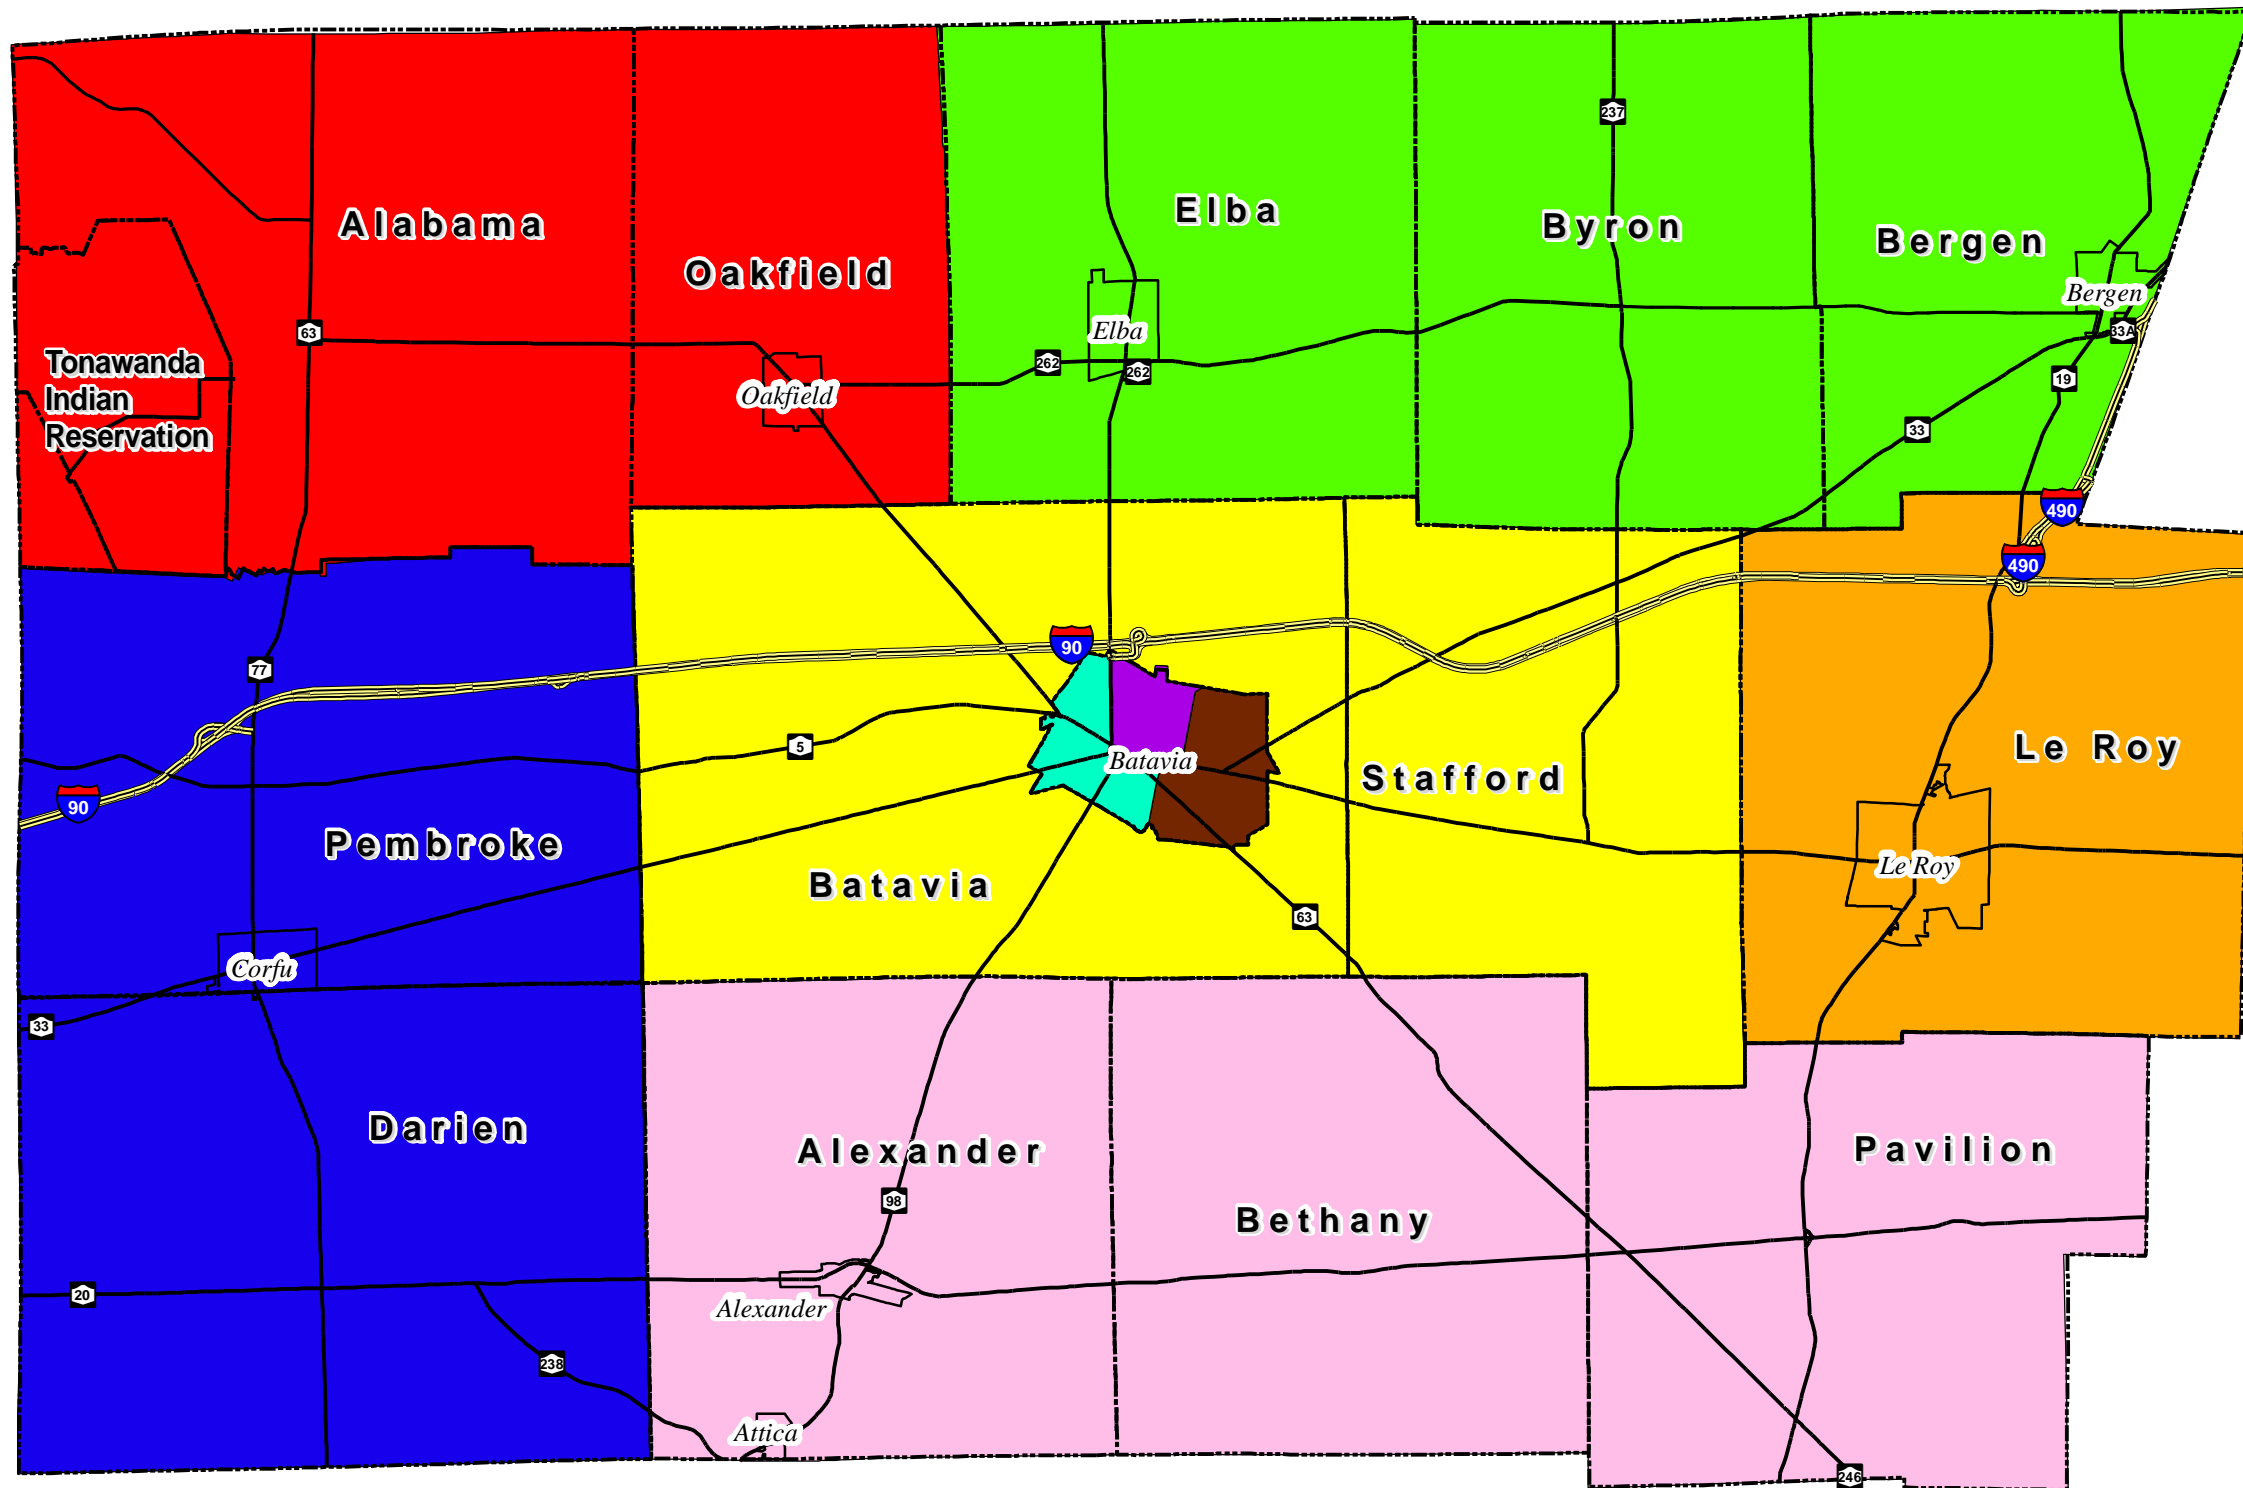

# Genesee County Legislative Districts 2012-2013

## GENESEE COUNTY LEGISLATORS

District 1 - Raymond F. Cianfrini

District 2 - Robert J. Bausch

District 3 - Annie M. Lawrence

District 4 - Mary Pat Hancock

District 5 - Rochelle M. Stein

District 6 - Esther G. Leadley

District 7 - Frank Ferrando, Jr.

District 8 - Marianne Clattenburg

District 9 - Edward DeJaneiro, Jr.